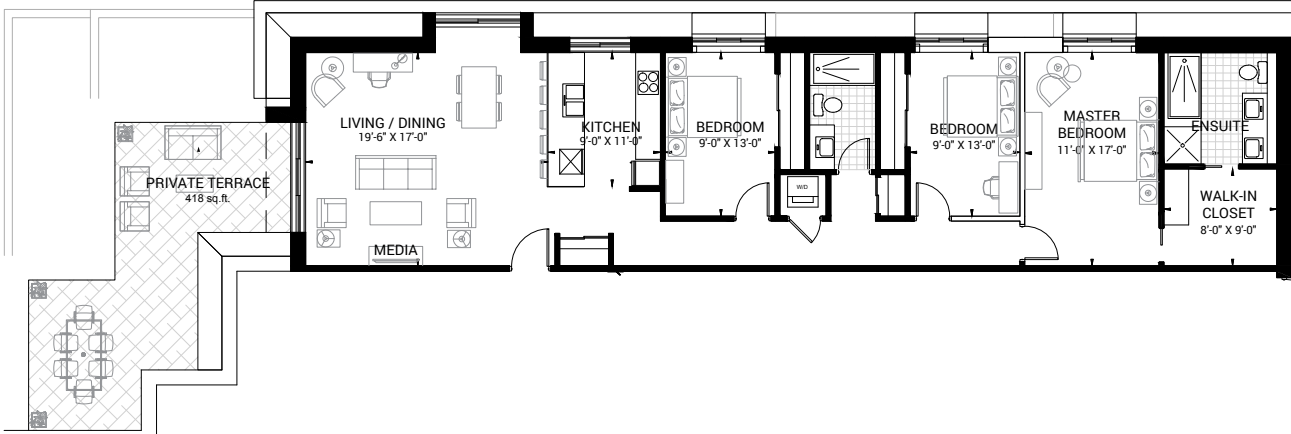

3 Bedrooms + 2 Baths + Media + Terrace

PENTHOUSE PH01

1543 FT² (418 FT²)

Kettlebeck

All illustrations, including elevations and landscaping, are artist's concept and are not intended to show specific detailing. Some items shown may be options or upgrades that are not included in the purchase price. All dimensions are approximate. Sizes and specifications are subject to change without notice. All rights reserved.