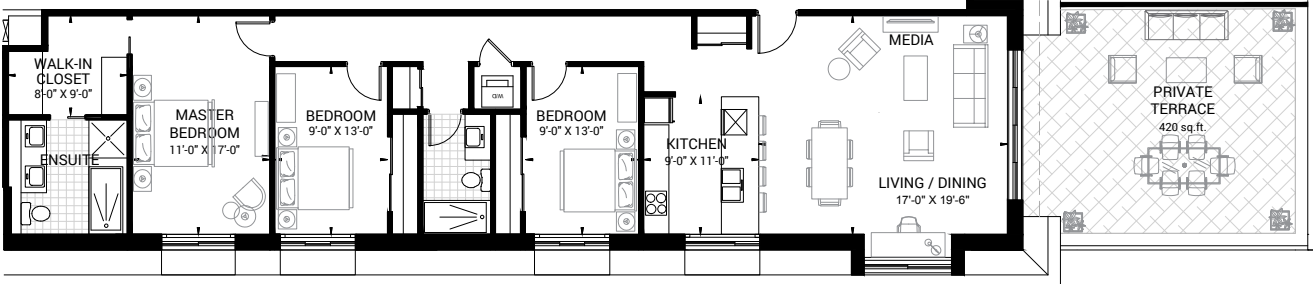

# 3 Bedrooms + 2 Baths + Media + Terrace

PENTHOUSE PH02

## 1534 FT<sup>2</sup> (420 FT<sup>2</sup>)

Kettlebeck

All illustrations, including elevations and landscaping, are artist's concept and are not intended to show specific detailing. Some items shown may be options or upgrades that are not included in the purchase price. All dimensions are approximate. Sizes and specifications are subject to change without notice. All rights reserved.