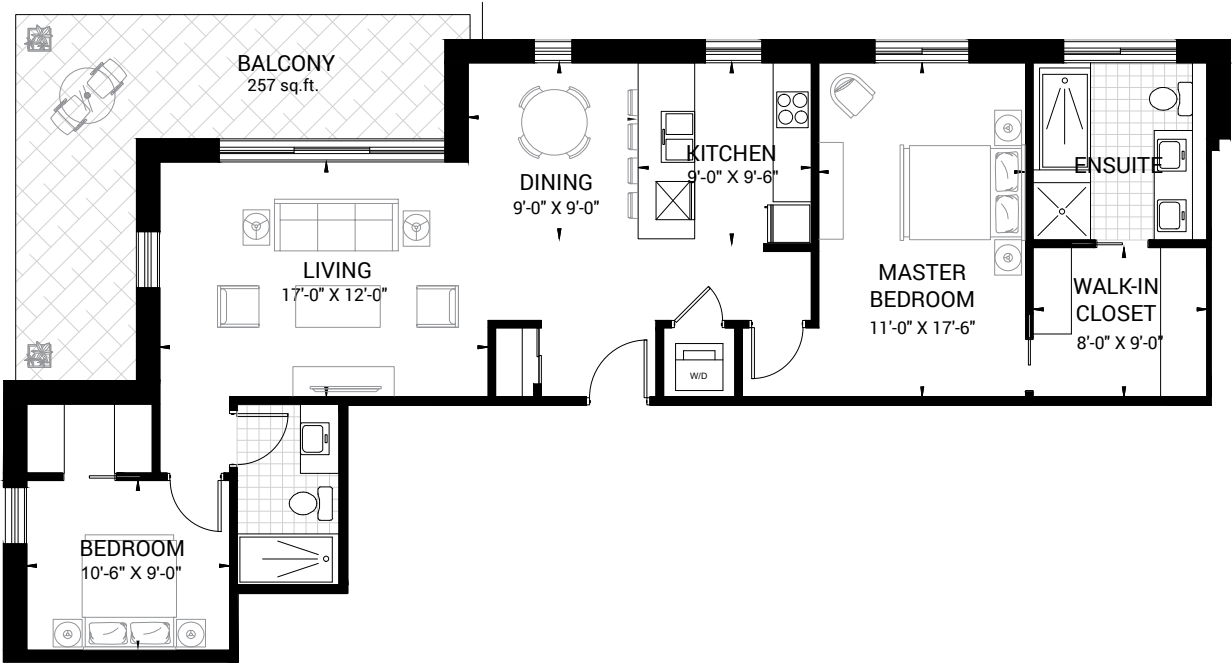

2 Bedrooms + 2 Baths

SUITE 101

1228 FT² (257 FT²)

Kettlebeck

All illustrations, including elevations and landscaping, are artist's concept and are not intended to show specific detailing. Some items shown may be options or upgrades that are not included in the purchase price. All dimensions are approximate. Sizes and specifications are subject to change without notice. All rights reserved.