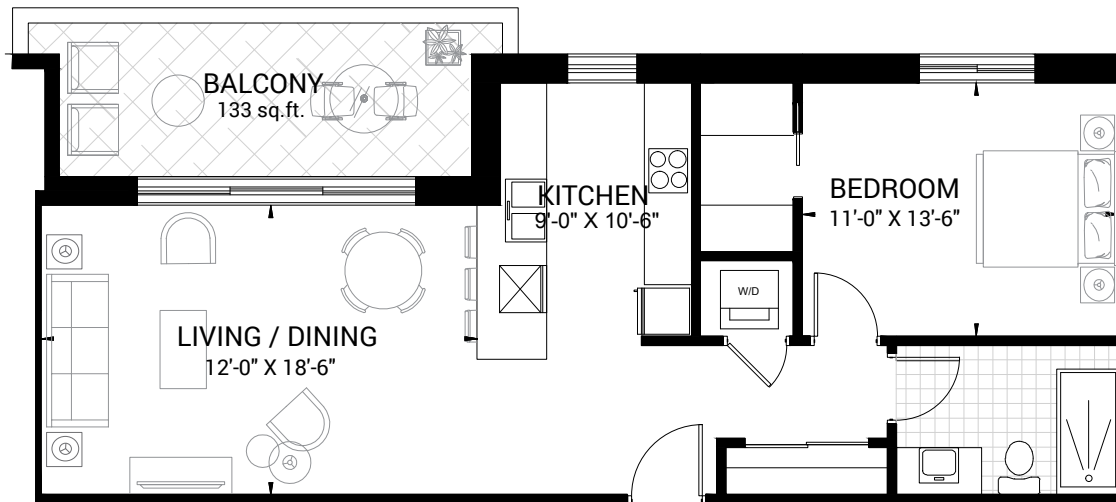

1 Bedroom + 1 Bath

SUITE 102 / 202

abelie.

787 FT² (133 FT²)

Kettlebeck

All illustrations, including elevations and landscaping, are artist's concept and are not intended to show specific detailing. Some items shown may be options or upgrades that are not included in the purchase price. All dimensions are approximate. Sizes and specifications are subject to change without notice. All rights reserved.