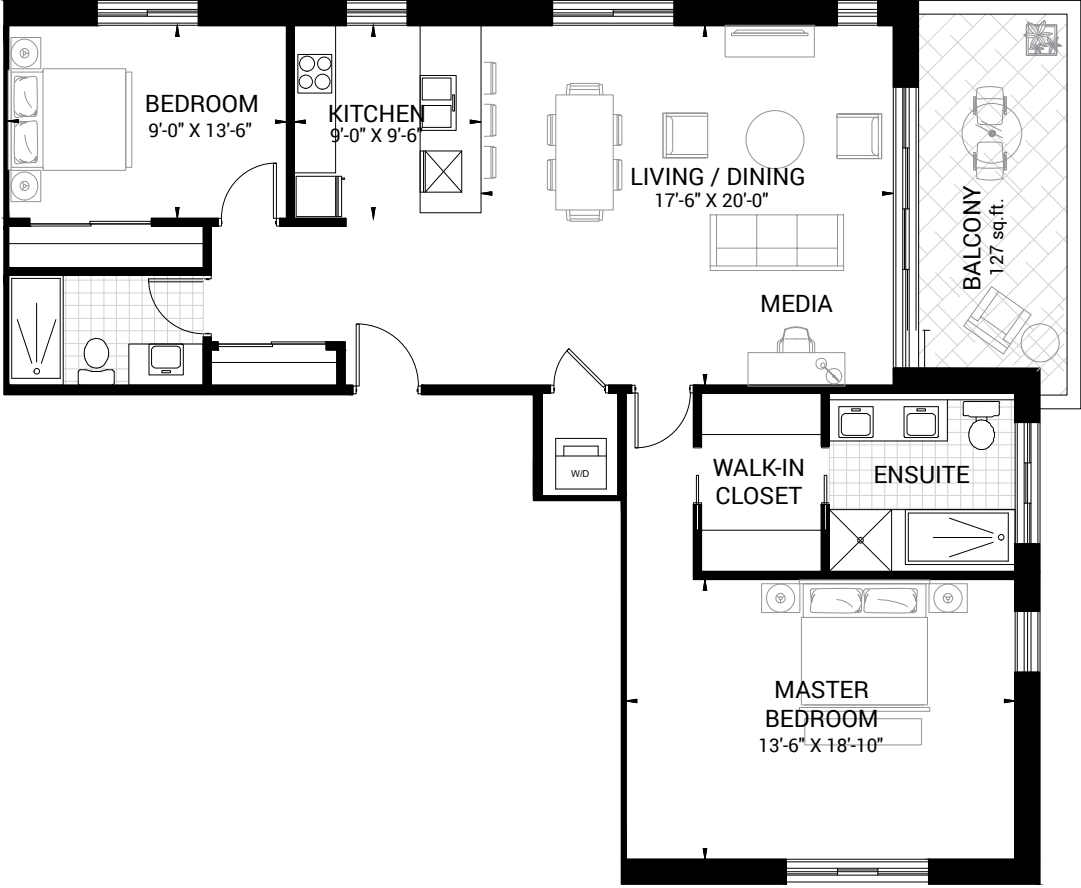

2 Bedrooms + 2 Baths + Media

SUITE 103 / 203

1363 FT² (127 FT²)

Kettlebeck

All illustrations, including elevations and landscaping, are artist's concept and are not intended to show specific detailing. Some items shown may be options or upgrades that are not included in the purchase price. All dimensions are approximate. Sizes and specifications are subject to change without notice. All rights reserved.