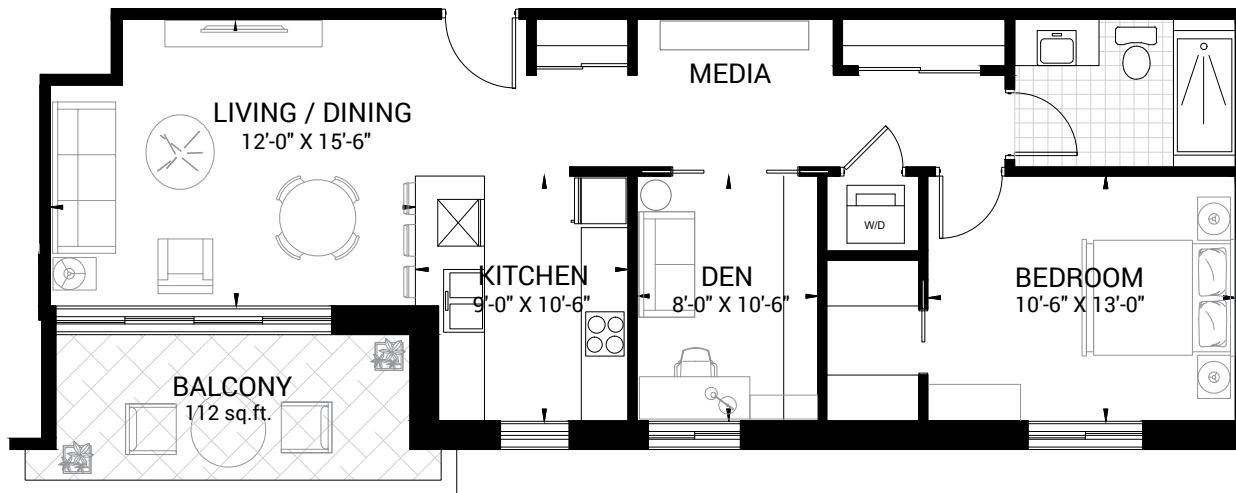

# 1 Bedroom + 1 Bath + Den + Media

SUITE 104 / 204

## 882 FT<sup>2</sup> (112 FT<sup>2</sup>)

Kettlebeck

All illustrations, including elevations and landscaping, are artist's concept and are not intended to show specific detailing. Some items shown may be options or upgrades that are not included in the purchase price. All dimensions are approximate. Sizes and specifications are subject to change without notice. All rights reserved.