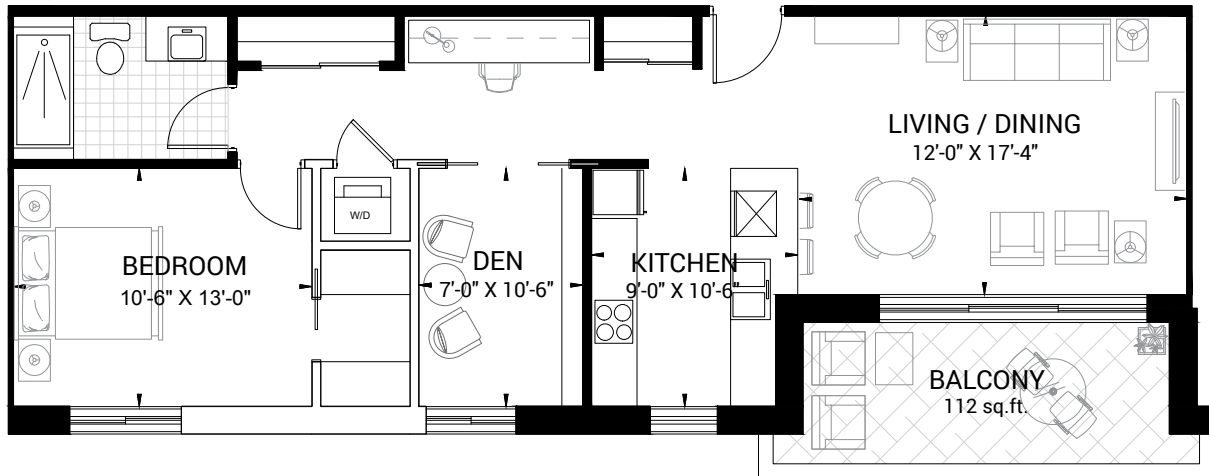

# 1 Bedroom + 1 Bath + Den + Media

SUITE 105 / 205

## 900 FT<sup>2</sup> (112 FT<sup>2</sup>)

Kettlebeck

All illustrations, including elevations and landscaping, are artist's concept and are not intended to show specific detailing. Some items shown may be options or upgrades that are not included in the purchase price. All dimensions are approximate. Sizes and specifications are subject to change without notice. All rights reserved.