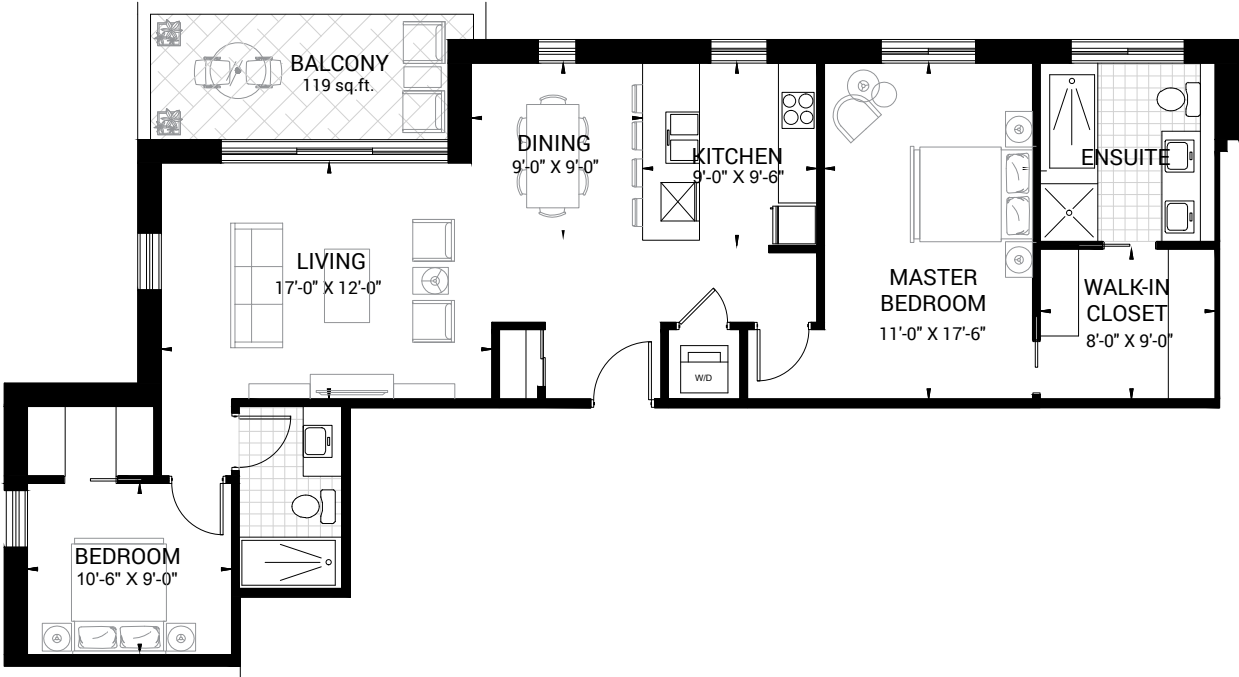

2 Bedrooms + 2 Baths

SUITE 201

1228 FT² (119 FT²)

Kettlebeck

All illustrations, including elevations and landscaping, are artist's concept and are not intended to show specific detailing. Some items shown may be options or upgrades that are not included in the purchase price. All dimensions are approximate. Sizes and specifications are subject to change without notice. All rights reserved.