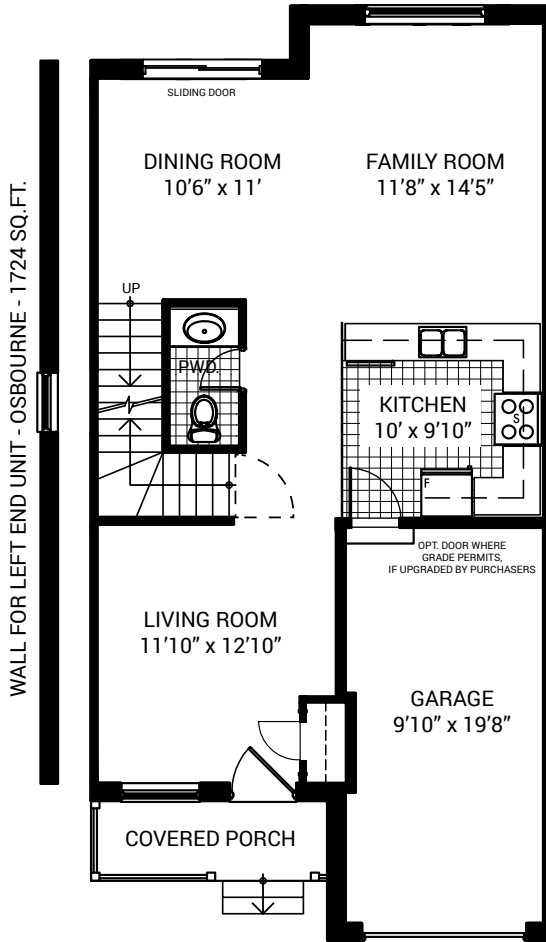

K × PRESTON PARK

The Cooper

1683 FT² | Internal Unit

The Osbourne

1724 FT² | Left Corner Unit

The Zeppelin

1724 FT² | Right Corner Unit

/

Kettlebeck

The Cooper | 1683 FT²
Internal Unit

The Osbourne | 1724 FT²
Left Corner Unit

The Zeppelin | 1724 FT²
Right Corner Unit

Ground Floor

Second Floor

Lower Level

All illustrations, including elevations and landscaping, are artist's concept and are not intended to show specific detailing. Some items shown may be options or upgrades that are not included in the purchase price. All dimensions are approximate. Sizes and specifications are subject to change without notice. All rights reserved.