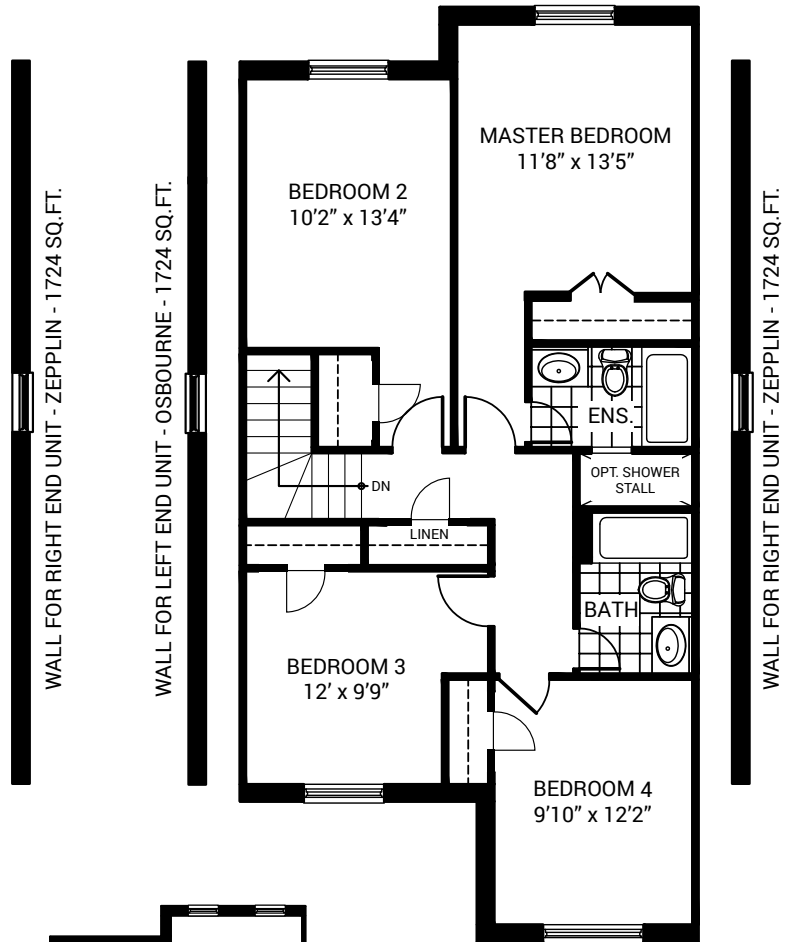

K × PRESTON PARK

The Cooper

1683 FT² | Internal Unit

The Osbourne

1724 FT² | Left Corner Unit

The Zeppelin

1724 FT² | Right Corner Unit

/

Kettlebeck

The Cooper | 1683 FT²
Internal Unit

The Osbourne | 1724 FT²
Left Corner Unit

The Zeppelin | 1724 FT²
Right Corner Unit

Ground Floor

Second Floor

Lower Level

All illustrations, including elevations and landscaping, are artist's concept and are not intended to show specific detailing. Some items shown may be options or upgrades that are not included in the purchase price. All dimensions are approximate. Sizes and specifications are subject to change without notice. All rights reserved.