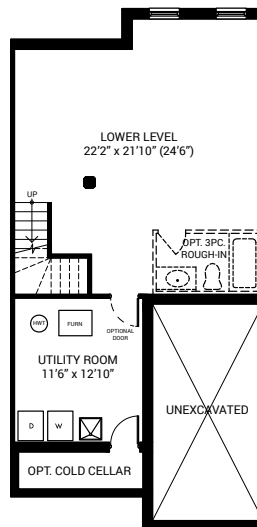

K × PRESTON PARK

The Cooper

1683 FT² | Internal Unit

The Osbourne

1724 FT² | Left Corner Unit

The Zeppelin

1724 FT² | Right Corner Unit

/

Kettlebeck

The Cooper | 1683 FT²
Internal Unit

The Osbourne | 1724 FT²
Left Corner Unit

The Zeppelin | 1724 FT²
Right Corner Unit

Ground Floor

Second Floor

Lower Level

All illustrations, including elevations and landscaping, are artist's concept and are not intended to show specific detailing. Some items shown may be options or upgrades that are not included in the purchase price. All dimensions are approximate. Sizes and specifications are subject to change without notice. All rights reserved.