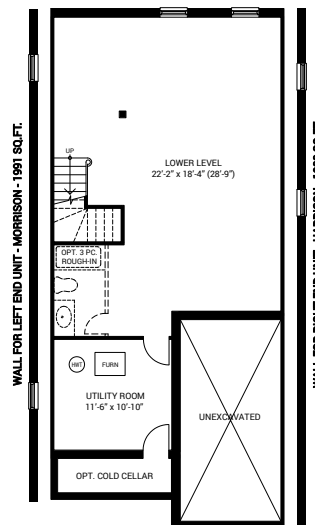

K × PRESTON PARK

The Hendrix

1942 FT² | Internal Unit

The Morrison

1991 FT² | Left Corner Unit

The Harrison

1988 FT² | Right Corner Unit

/

Kettlebeck

The Hendrix | 1942 FT²
Internal Unit

The Morrison | 1991 FT²
Left Corner Unit

The Harrison | 1988 FT²
Right Corner Unit

Ground Floor

Second Floor

Lower Level

All illustrations, including elevations and landscaping, are artist's concept and are not intended to show specific detailing. Some items shown may be options or upgrades that are not included in the purchase price. All dimensions are approximate. Sizes and specifications are subject to change without notice. All rights reserved.