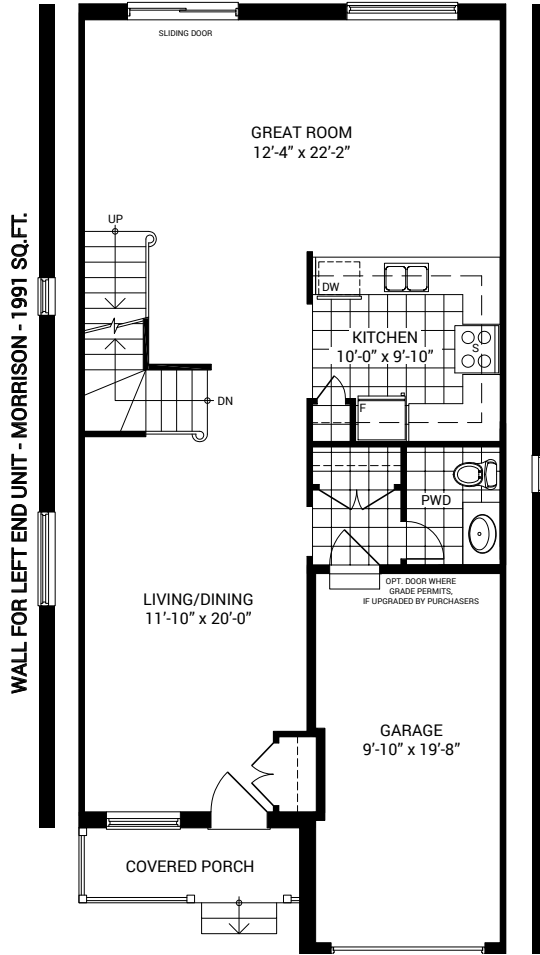

K × PRESTON PARK

The Hendrix

1942 FT² | Internal Unit

The Morrison

1991 FT² | Left Corner Unit

The Harrison

1988 FT² | Right Corner Unit

/

Kettlebeck

The Hendrix | 1942 FT²
Internal Unit

The Morrison | 1991 FT²
Left Corner Unit

The Harrison | 1988 FT²
Right Corner Unit

Ground Floor

Second Floor

Lower Level

All illustrations, including elevations and landscaping, are artist's concept and are not intended to show specific detailing. Some items shown may be options or upgrades that are not included in the purchase price. All dimensions are approximate. Sizes and specifications are subject to change without notice. All rights reserved.