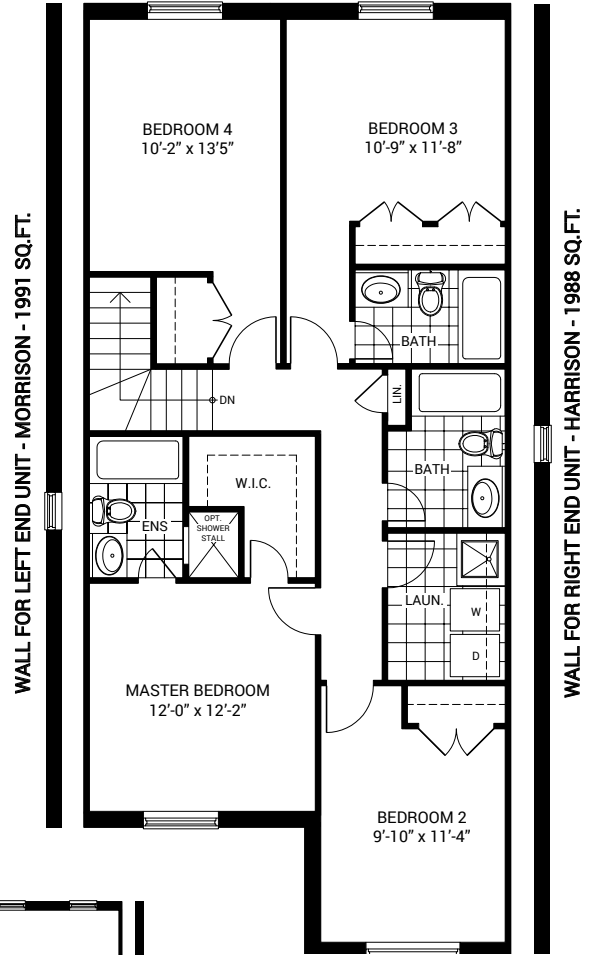

K × PRESTON PARK

The Hendrix

1942 FT² | Internal Unit

The Morrison

1991 FT² | Left Corner Unit

The Harrison

1988 FT² | Right Corner Unit

/

Kettlebeck

The Hendrix | 1942 FT²
Internal Unit

The Morrison | 1991 FT²
Left Corner Unit

The Harrison | 1988 FT²
Right Corner Unit

Ground Floor

Second Floor

Lower Level

All illustrations, including elevations and landscaping, are artist's concept and are not intended to show specific detailing. Some items shown may be options or upgrades that are not included in the purchase price. All dimensions are approximate. Sizes and specifications are subject to change without notice. All rights reserved.