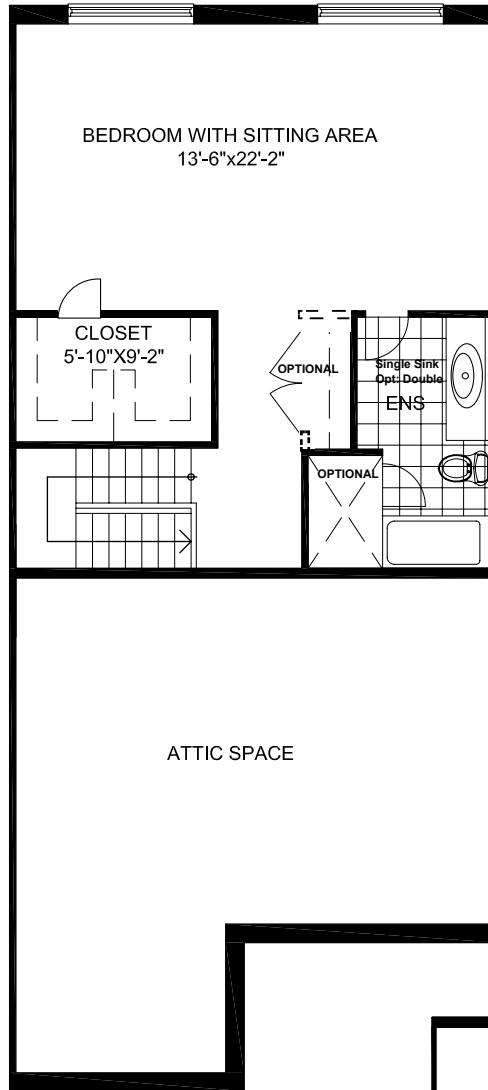

K × PRESTON PARK

The Lennon

1476 FT²

/

Kettlebeck

The Lennon | 1476 FT²

Ground Floor

Second Floor

Lower Level

All illustrations, including elevations and landscaping, are artist's concept and are not intended to show specific detailing. Some items shown may be options or upgrades that are not included in the purchase price. All dimensions are approximate. Sizes and specifications are subject to change without notice. All rights reserved.