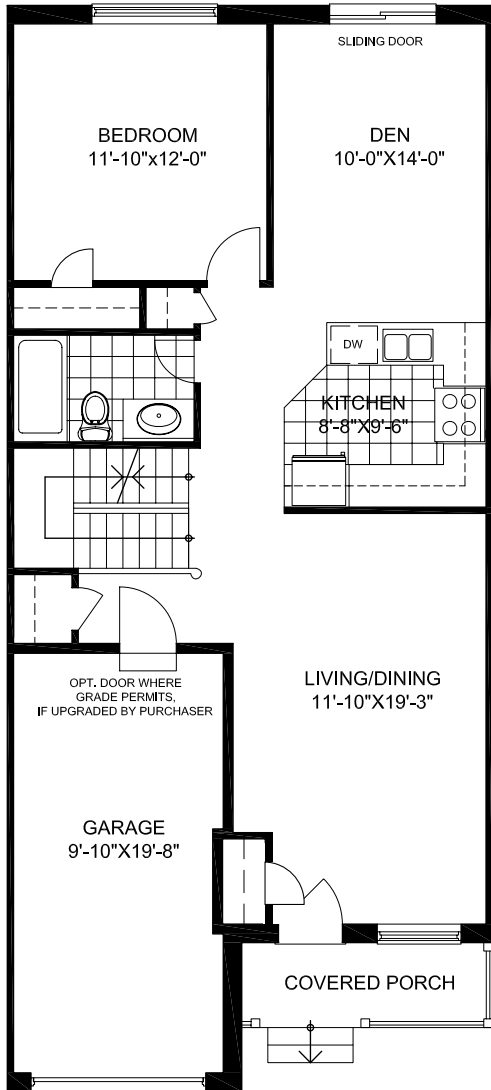

K × PRESTON PARK

The Lennon

1476 FT²

/

Kettlebeck

The Lennon | 1476 FT²

Ground Floor

Second Floor

Lower Level

All illustrations, including elevations and landscaping, are artist's concept and are not intended to show specific detailing. Some items shown may be options or upgrades that are not included in the purchase price. All dimensions are approximate. Sizes and specifications are subject to change without notice. All rights reserved.