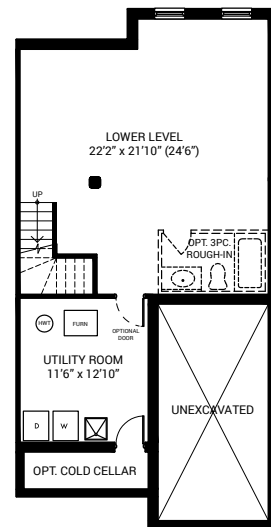

K × PRESTON PARK

The Lennon

1476 FT²

/

Kettlebeck

The Lennon | 1476 FT²

Ground Floor

Second Floor

Lower Level

All illustrations, including elevations and landscaping, are artist's concept and are not intended to show specific detailing. Some items shown may be options or upgrades that are not included in the purchase price. All dimensions are approximate. Sizes and specifications are subject to change without notice. All rights reserved.