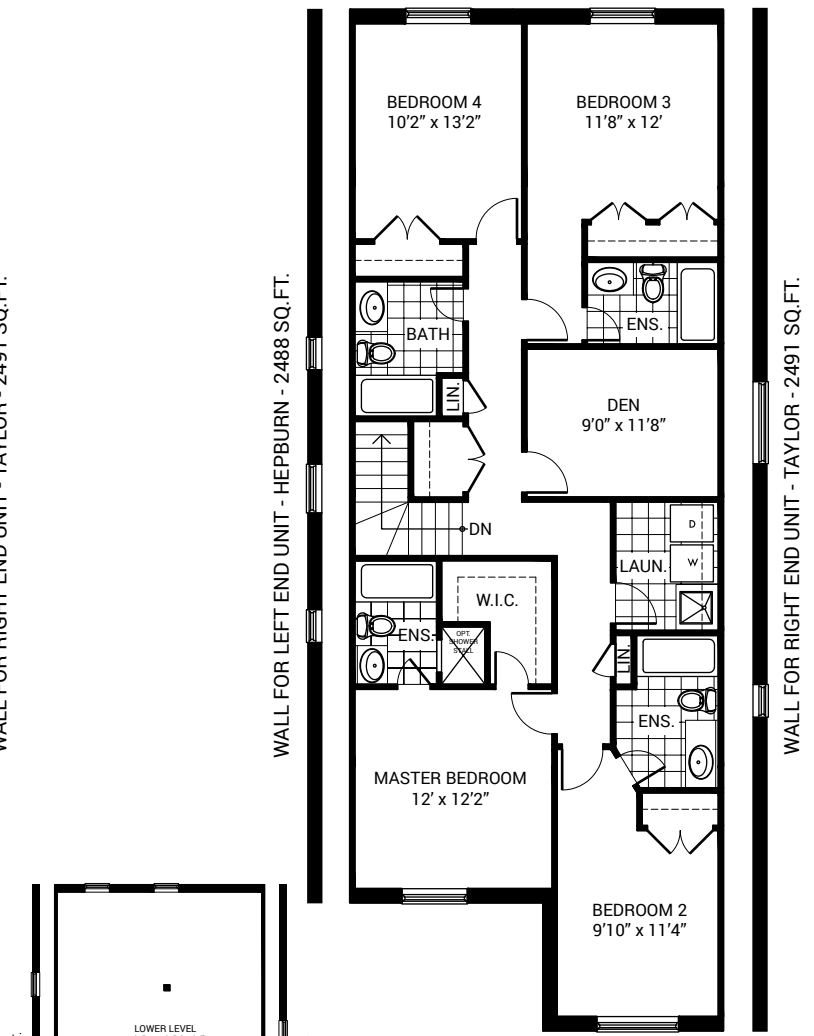

## The Monroe

2430 FT<sup>2</sup> | Internal Unit

## The Hepburn

2488 FT<sup>2</sup> | Left Corner Unit

## The Taylor

2491 FT<sup>2</sup> | Right Corner Unit

/

Kettlebeck

The Monroe | 2430 FT<sup>2</sup>  
Internal Unit

The Hepburn | 2488 FT<sup>2</sup>  
Left Corner Unit

The Taylor | 2491 FT<sup>2</sup>  
Right Corner Unit

Ground Floor

Second Floor

Lower Level

All illustrations, including elevations and landscaping, are artist's concept and are not intended to show specific detailing. Some items shown may be options or upgrades that are not included in the purchase price. All dimensions are approximate. Sizes and specifications are subject to change without notice. All rights reserved.