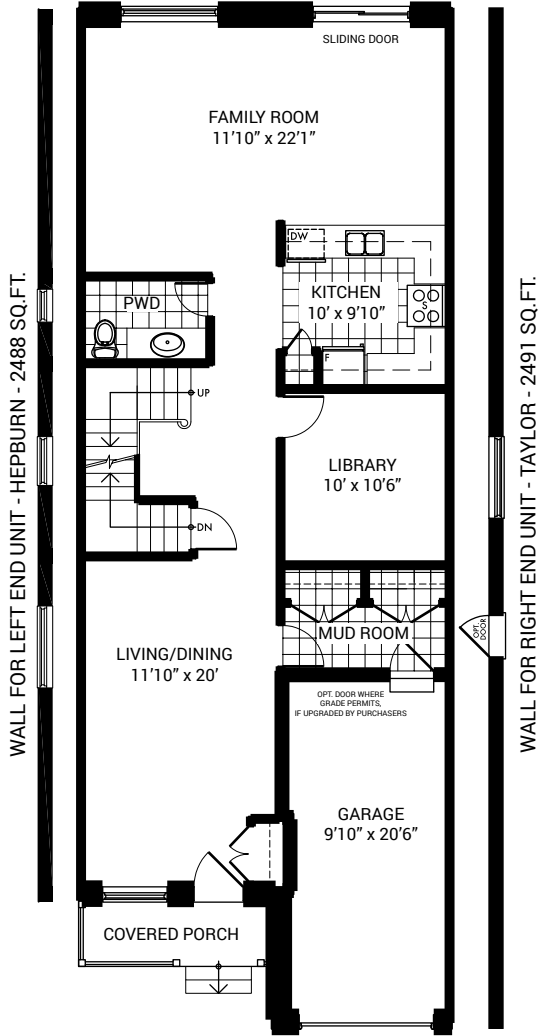

## The Monroe

2430 FT<sup>2</sup> | Internal Unit

## The Hepburn

2488 FT<sup>2</sup> | Left Corner Unit

## The Taylor

2491 FT<sup>2</sup> | Right Corner Unit

/

Kettlebeck

The Monroe | 2430 FT<sup>2</sup>  
Internal Unit

The Hepburn | 2488 FT<sup>2</sup>  
Left Corner Unit

The Taylor | 2491 FT<sup>2</sup>  
Right Corner Unit

Ground Floor

Second Floor

Lower Level

All illustrations, including elevations and landscaping, are artist's concept and are not intended to show specific detailing. Some items shown may be options or upgrades that are not included in the purchase price. All dimensions are approximate. Sizes and specifications are subject to change without notice. All rights reserved.