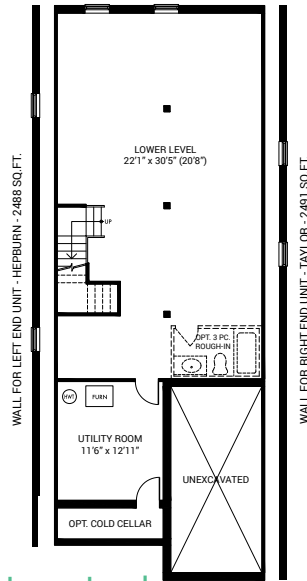

## The Monroe

2430 FT<sup>2</sup> | Internal Unit

## The Hepburn

2488 FT<sup>2</sup> | Left Corner Unit

## The Taylor

2491 FT<sup>2</sup> | Right Corner Unit

/

Kettlebeck

The Monroe | 2430 FT<sup>2</sup>  
Internal Unit

The Hepburn | 2488 FT<sup>2</sup>  
Left Corner Unit

The Taylor | 2491 FT<sup>2</sup>  
Right Corner Unit

Ground Floor

Second Floor

Lower Level

All illustrations, including elevations and landscaping, are artist's concept and are not intended to show specific detailing. Some items shown may be options or upgrades that are not included in the purchase price. All dimensions are approximate. Sizes and specifications are subject to change without notice. All rights reserved.