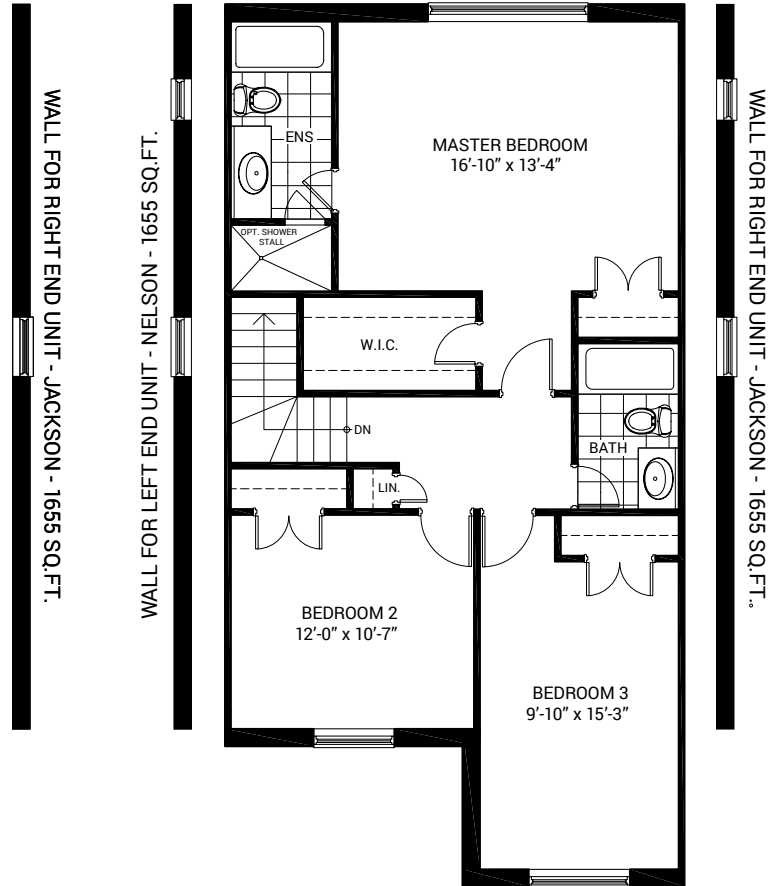

K × PRESTON PARK

The Presley

1613 FT² | Internal Unit

The Nelson

1655 FT² | Left Corner Unit

The Jackson

1655 FT² | Right Corner Unit

/

Kettlebeck

The Presley | 1613 FT²
Internal Unit

The Nelson | 1655 FT²
Left Corner Unit

The Jackson | 1655 FT²
Right Corner Unit

Ground Floor

Second Floor

Lower Level

All illustrations, including elevations and landscaping, are artist's concept and are not intended to show specific detailing. Some items shown may be options or upgrades that are not included in the purchase price. All dimensions are approximate. Sizes and specifications are subject to change without notice. All rights reserved.