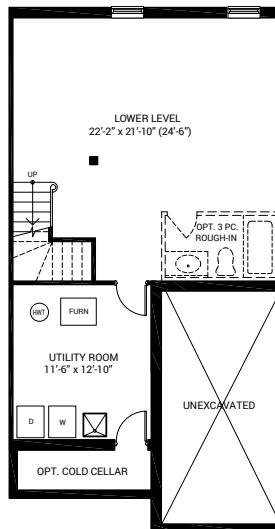

K × PRESTON PARK

The Presley

1613 FT² | Internal Unit

The Nelson

1655 FT² | Left Corner Unit

The Jackson

1655 FT² | Right Corner Unit

/

Kettlebeck

The Presley | 1613 FT²
Internal Unit

The Nelson | 1655 FT²
Left Corner Unit

The Jackson | 1655 FT²
Right Corner Unit

Ground Floor

Second Floor

Lower Level

All illustrations, including elevations and landscaping, are artist's concept and are not intended to show specific detailing. Some items shown may be options or upgrades that are not included in the purchase price. All dimensions are approximate. Sizes and specifications are subject to change without notice. All rights reserved.