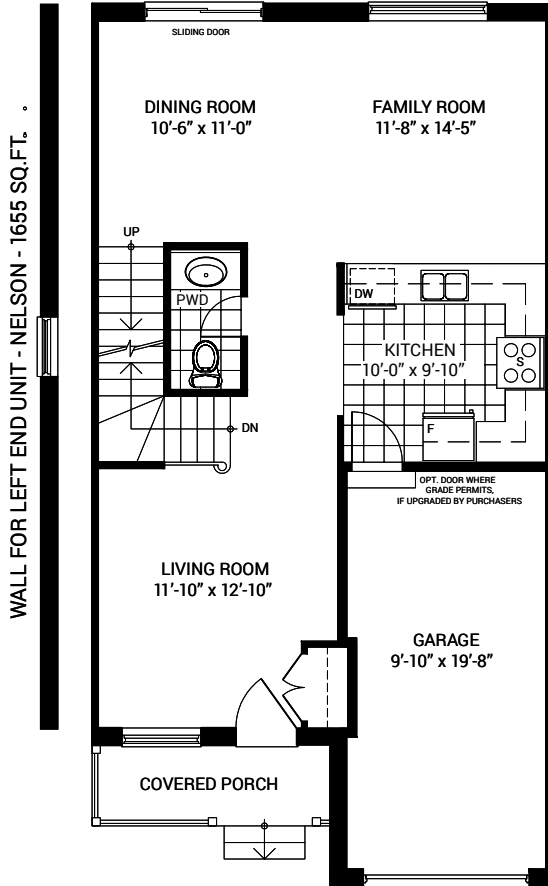

K × PRESTON PARK

The Presley

1613 FT² | Internal Unit

The Nelson

1655 FT² | Left Corner Unit

The Jackson

1655 FT² | Right Corner Unit

/

Kettlebeck

The Presley | 1613 FT²
Internal Unit

The Nelson | 1655 FT²
Left Corner Unit

The Jackson | 1655 FT²
Right Corner Unit

Ground Floor

Second Floor

Lower Level

All illustrations, including elevations and landscaping, are artist's concept and are not intended to show specific detailing. Some items shown may be options or upgrades that are not included in the purchase price. All dimensions are approximate. Sizes and specifications are subject to change without notice. All rights reserved.